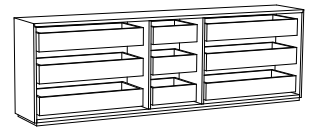

Hue-8525 / Hue-8020  
Narrow Box Drawers /  
Wide Box Drawers

**Interior Options:**

**Shelves:** Hue-6020-OA Large Oak Shelf - \$186 per additional shelves - *four large shelves come standard with unit*  
 Hue-6020-WW Large Walnut Shelf - \$186 per additional shelves - *four large shelves come standard with unit*  
 Hue-6020-PT Large Painted Shelf - \$164 per additional shelves - *four large shelves come standard with unit*  
 Hue-6525-OA Small Oak Shelf - \$126 per additional shelves - *two small shelves come standard with unit*  
 Hue-6525-WW Small Walnut Shelf - \$126 per additional shelves - *two small shelves come standard with unit*  
 Hue-6525-PT Small Painted Shelf - \$108 per additional shelves - *two small shelves come standard with unit*