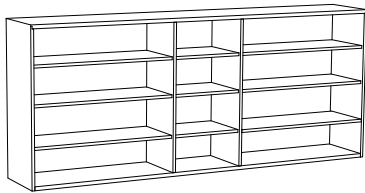

NOTE: Case suffix must appear before door suffix in model number. See example above.

Case Selection	List Price	Door Finish		
		-OA	-WW	-PT
		Oak	Walnut	Painted
-OA Oak		8193	N/A	8193
-WW Walnut		N/A	8193	8193
-PT Painted		8193	8193	7411

Standard Interior View