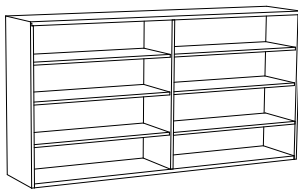

NOTE: Case suffix must appear before door suffix in model number. See example above.

Case Selection	List Price	Door Finish		
		-OA	-WW	-PT
		Oak	Walnut	Painted
-OA Oak		6876	N/A	6876
-WW Walnut		N/A	6876	6876
-PT Painted		6876	6876	6255

Standard Interior View