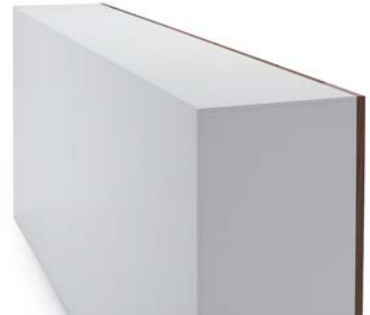

FINISHED BACK OPTION