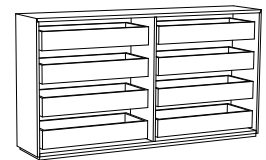

Hue-8020
Box Drawers

- line art above shows maximum quantity allowed