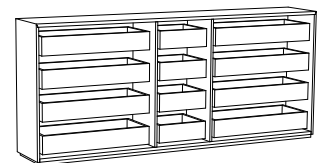

Hue-8525 / Hue-8020  
Narrow Box Drawers /  
Wide Box Drawers

**Interior Options:**

- Shelves: Hue-6020-OA Large Oak Shelf - \$186 per additional shelves - six large shelves come standard with unit
- Hue-6020-WW Large Walnut Shelf - \$186 per additional shelves - six large shelves come standard with unit
- Hue-6020-PT Large Painted Shelf - \$164 per additional shelves - six large shelves come standard with unit
- Hue-6525-OA Small Oak Shelf - \$126 per additional shelves - three small shelves come standard with unit
- Hue-6525-WW Small Walnut Shelf - \$126 per additional shelves - three small shelves come standard with unit
- Hue-6525-PT Small Painted Shelf - \$108 per additional shelves - three small shelves come standard with unit