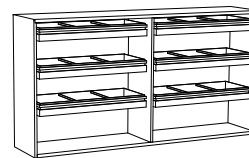

Hue-7020
Hanging File Frames