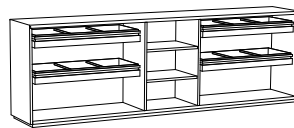

Hue-7020
Hanging File Frames