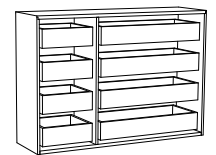

Hue-8515 / Hue-8020
Narrow Box Drawers /
Wide Box Drawers

- line art above shows maximum quantity allowed