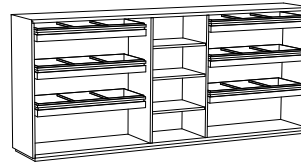

Options (specify only if preferred)

- Finished Back : Hue-FBPL27-OA - $1762 – Oak finished back
- Hue-FBPL27-WW - $1762 – Walnut finished back
- Hue-FBPL27-PT - $1557 – Painted finished back

Hue-7020
Hanging File Frames