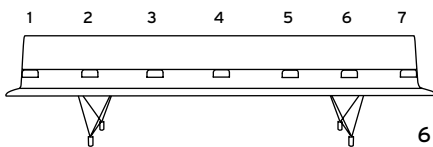

Item	Description	Dimensions	w	inches d	h	Yardage / Square Feet	Shipping Weight																										
AE-8320	Upholstered Arm	Outside Arm	4	12 1/2	1 1/4 23 1/8	1/8 yds. / 2 sq. ft.	2 lbs.																										
		<p>NOTE: SPECIFY ARM LOCATION ON UNIT</p>																															
<p>List Price Grades COM/COL</p> <table border="1"> <thead> <tr> <th></th> <th>A</th> <th>B</th> <th>C</th> <th>D</th> <th>E</th> <th>F</th> <th>G</th> <th>H</th> <th>I</th> <th>J</th> <th>K</th> <th>L</th> </tr> </thead> <tbody> <tr> <td>239</td> <td>243</td> <td>247</td> <td>251</td> <td>255</td> <td>259</td> <td>263</td> <td>267</td> <td>271</td> <td>275</td> <td>279</td> <td>283</td> <td>287</td> </tr> </tbody> </table>									A	B	C	D	E	F	G	H	I	J	K	L	239	243	247	251	255	259	263	267	271	275	279	283	287
	A	B	C	D	E	F	G	H	I	J	K	L																					
239	243	247	251	255	259	263	267	271	275	279	283	287																					

ARM POSTIONS

3 Seater

4 Seater

5 Seater

6 Seater

7 Seater

Required to Specify

Wood Arm Finishes :