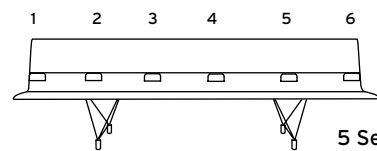

AERO Lounge Series

Example: item number **AE-8300** + wood suffix **-MM** = **AE-8300-MM**

Item	Description	Dimensions	w	inches d	h	Shipping Weight
AE-8300	Wood Arm	Outside Arm	4	12 1/2	1 1/4 23 1/8	2 lbs.
		NOTE: SPECIFY ARM LOCATION ON UNIT				
List Price -MM Maple 219						

Item	Description	Dimensions	w	inches d	h	Shipping Weight
AE-8310	Black Polyurethane Arm	Outside Arm	4	12 1/2	1 1/4 23 1/8	2 lbs.
		NOTE: SPECIFY ARM LOCATION ON UNIT				
List Price BLACK POLYURETHANE 247						

Item	Description	Dimensions	w	inches d	h	Yardage / Square Feet	Shipping Weight
AE-8320	Upholstered Arm	Outside Arm	4	12 1/2	1 1/4 23 1/8	1/8 yds. / 2 sq. ft.	2 lbs.
		NOTE: SPECIFY ARM LOCATION ON UNIT					
List Price Grades COM/COL <table border="1"> <thead> <tr> <th></th> <th>A</th> <th>B</th> <th>C</th> <th>D</th> <th>E</th> <th>F</th> <th>G</th> <th>H</th> <th>I</th> <th>J</th> <th>K</th> <th>L</th> </tr> </thead> <tbody> <tr> <td>239</td> <td>243</td> <td>247</td> <td>251</td> <td>255</td> <td>259</td> <td>263</td> <td>267</td> <td>271</td> <td>275</td> <td>279</td> <td>283</td> <td>287</td> </tr> </tbody> </table>							

ARM POSTIONS

5 Seater

Required to Specify

Wood Arm Finishes :

Maple -MM   101 Natural Maple
102 Light Maple

- only for AE-8300