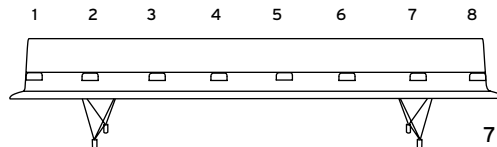

Item	Description	Dimensions	w	inches d	h	Yardage / Square Feet	Shipping Weight																										
AE-8320	Upholstered Arm	Outside Arm	4	12 1/2	1 1/4 23 1/8	1/8 yds. / 2 sq. ft.	2 lbs.																										
		<p>NOTE: SPECIFY ARM LOCATION ON UNIT</p>																															
<p>List Price Grades COM/COL</p> <table border="1"> <thead> <tr> <th></th> <th>A</th> <th>B</th> <th>C</th> <th>D</th> <th>E</th> <th>F</th> <th>G</th> <th>H</th> <th>I</th> <th>J</th> <th>K</th> <th>L</th> </tr> </thead> <tbody> <tr> <td>239</td> <td>243</td> <td>247</td> <td>251</td> <td>255</td> <td>259</td> <td>263</td> <td>267</td> <td>271</td> <td>275</td> <td>279</td> <td>283</td> <td>287</td> </tr> </tbody> </table>									A	B	C	D	E	F	G	H	I	J	K	L	239	243	247	251	255	259	263	267	271	275	279	283	287
	A	B	C	D	E	F	G	H	I	J	K	L																					
239	243	247	251	255	259	263	267	271	275	279	283	287																					

ARM POSTIONS

3 Seater

4 Seater

5 Seater

6 Seater

7 Seater

Required to Specify

Wood Arm Finishes :