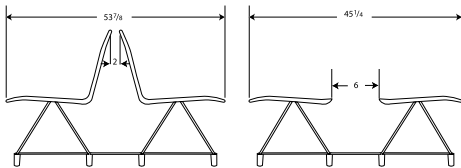

Maple -MM 101 Natural Maple
102 Light Maple

- only for AE-8300

AERO Lounge Series

Example: item number AE-8400-L = AE-8400-L

Item	Description	Dimensions	inches			Shipping Weight
			w	d	h	
AE-8400-L AE-8400-R	End Table	Outside	14 ³ / ₄		19 ¹ / ₂	15 lbs.

NOTE: Not available on Backless Benches. For Standard Benches only.

List Price
ALL ALUMINUM

734

Item	Description	Dimensions	inches			Shipping Weight
			w	d	h	
AE-8500	Linking Device Set of 2	Standard Bench Front to Front Width Backless Bench Front to Front Width	53 ⁷ / ₈			2 lbs.