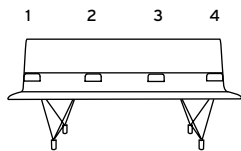

AERO Lounge Series

Example: item number **AE-8300** + wood suffix **-MM** = **AE-8300-MM**

Item	Description	Dimensions	w	inches d	h	Shipping Weight
AE-8300	Wood Arm	Outside Arm	4	12 1/2	1 1/4 23 1/8	2 lbs.
		NOTE: SPECIFY ARM LOCATION ON UNIT				
List Price -MM Maple 219						

Item	Description	Dimensions	w	inches d	h	Shipping Weight
AE-8310	Black Polyurethane Arm	Outside Arm	4	12 1/2	1 1/4 23 1/8	2 lbs.
		NOTE: SPECIFY ARM LOCATION ON UNIT				
List Price BLACK POLYURETHANE 247						

Item	Description	Dimensions	w	inches d	h	Yardage / Square Feet	Shipping Weight
AE-8320	Upholstered Arm	Outside Arm	4	12 1/2	1 1/4 23 1/8	1/8 yds. / 2 sq. ft.	2 lbs.
		NOTE: SPECIFY ARM LOCATION ON UNIT					
List Price Grades COM/COL <table border="1"> <thead> <tr> <th></th> <th>A</th> <th>B</th> <th>C</th> <th>D</th> <th>E</th> <th>F</th> <th>G</th> <th>H</th> <th>I</th> <th>J</th> <th>K</th> <th>L</th> </tr> </thead> <tbody> <tr> <td>239</td> <td>243</td> <td>247</td> <td>251</td> <td>255</td> <td>259</td> <td>263</td> <td>267</td> <td>271</td> <td>275</td> <td>279</td> <td>283</td> <td>287</td> </tr> </tbody> </table>							

ARM POSTIONS