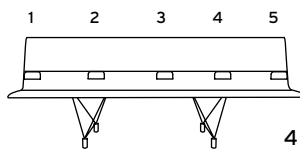

AERO Lounge Series

Example: item number **AE-8300** + wood suffix **-MM** = **AE-8300-MM**

Item	Description	Dimensions	w	inches d	h	Shipping Weight
AE-8300	Wood Arm	Outside Arm	4	12 1/2	1 1/4 23 1/8	2 lbs.
		NOTE: SPECIFY ARM LOCATION ON UNIT				
List Price -MM Maple 219						

Item	Description	Dimensions	w	inches d	h	Shipping Weight
AE-8310	Black Polyurethane Arm	Outside Arm	4	12 1/2	1 1/4 23 1/8	2 lbs.
		NOTE: SPECIFY ARM LOCATION ON UNIT				
List Price BLACK POLYURETHANE 247						

Item	Description	Dimensions	w	inches d	h	Yardage / Square Feet	Shipping Weight
AE-8320	Upholstered Arm	Outside Arm	4	12 1/2	1 1/4 23 1/8	1/8 yds. / 2 sq. ft.	2 lbs.
		NOTE: SPECIFY ARM LOCATION ON UNIT					
List Price Grades COM/COL <table border="1"> <thead> <tr> <th></th> <th>A</th> <th>B</th> <th>C</th> <th>D</th> <th>E</th> <th>F</th> <th>G</th> <th>H</th> <th>I</th> <th>J</th> <th>K</th> <th>L</th> </tr> </thead> <tbody> <tr> <td>239</td> <td>243</td> <td>247</td> <td>251</td> <td>255</td> <td>259</td> <td>263</td> <td>267</td> <td>271</td> <td>275</td> <td>279</td> <td>283</td> <td>287</td> </tr> </tbody> </table>							

ARM POSTIONS

Required to Specify

Wood Arm Finishes :

Maple -MM   101 Natural Maple
102 Light Maple

- only for AE-8300